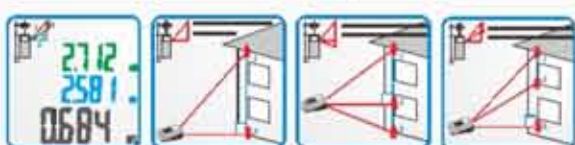

# SMALL HANS, STRAIGHT RIGHT !!

CA770 and CA740 are designed to be compact and fit your hands. With latest technology installed, always quick and accurate.

70m

Extendable Pintail for Corner Measuring

$c^2 = a^2 + b^2$   
Indirect measurements

## Three Indirect measurements

Thanks to Pythagorean, we could get height without being there. Activate indirect measurings with HANS, let's enjoy the wisdom from the past, and do not forget HANS could help to calculate when you need it.

## Stake out measuring

Lazy finding sections? try stake-out with HANS, simply set stake up and HANS will guide you through measure (dyna-measuring). Believe me, this is the simplest way ever.